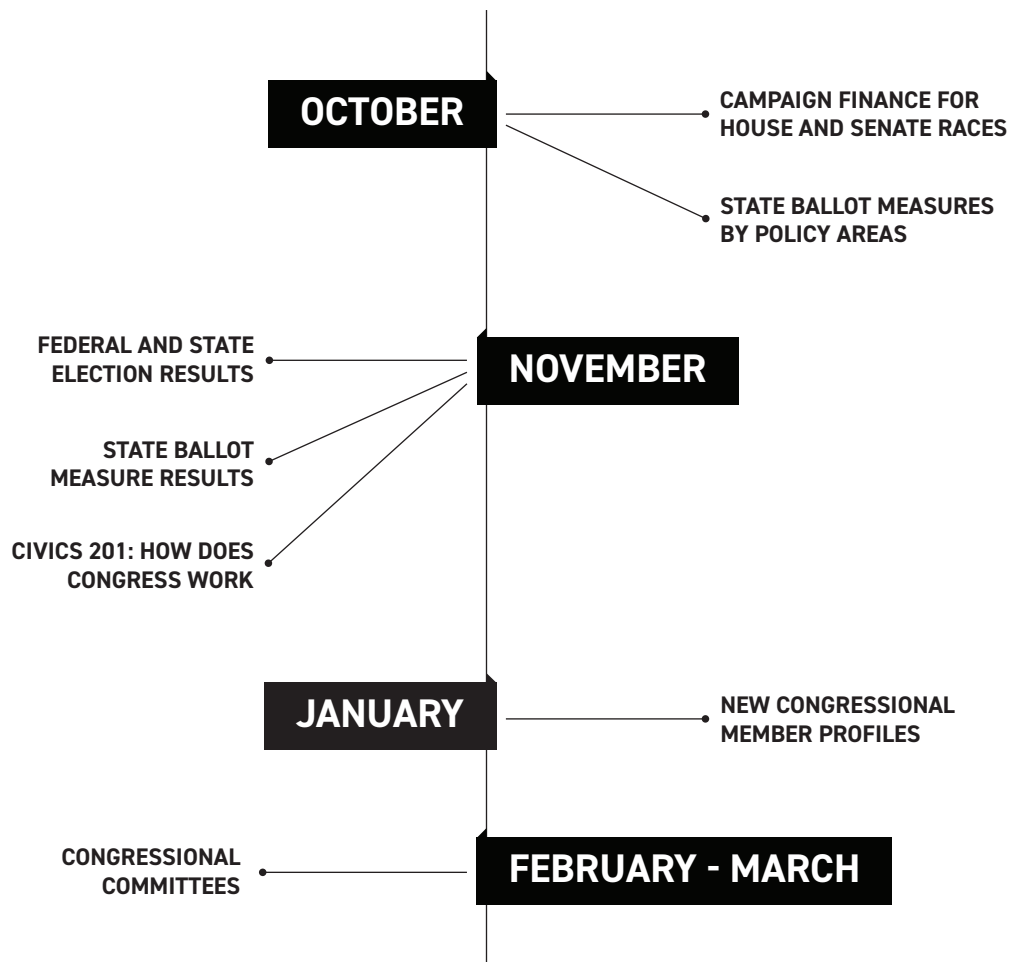

2022 MIDTERMS DATAPOINT

During a crucial midterm election season, get the whole picture of an evolving political landscape with graphic visualizations that explain polling, campaign finance, state ballot measures, election results, and more. DataPoint, a POLITICO Pro Premium feature, translates details of complex policy topics to graphical representations that are accessible and easy to understand.

POLITICO Pro Premium is one of two subscription plans offered by POLITICO Pro. In addition to the news and policy tools available in both plans, Premium provides in-depth analysis and data visualizations from our policy and legislative experts to help you lead the conversation around today's most critical policy issues.

The coverage area schedule is subject to change based on monthly developments.