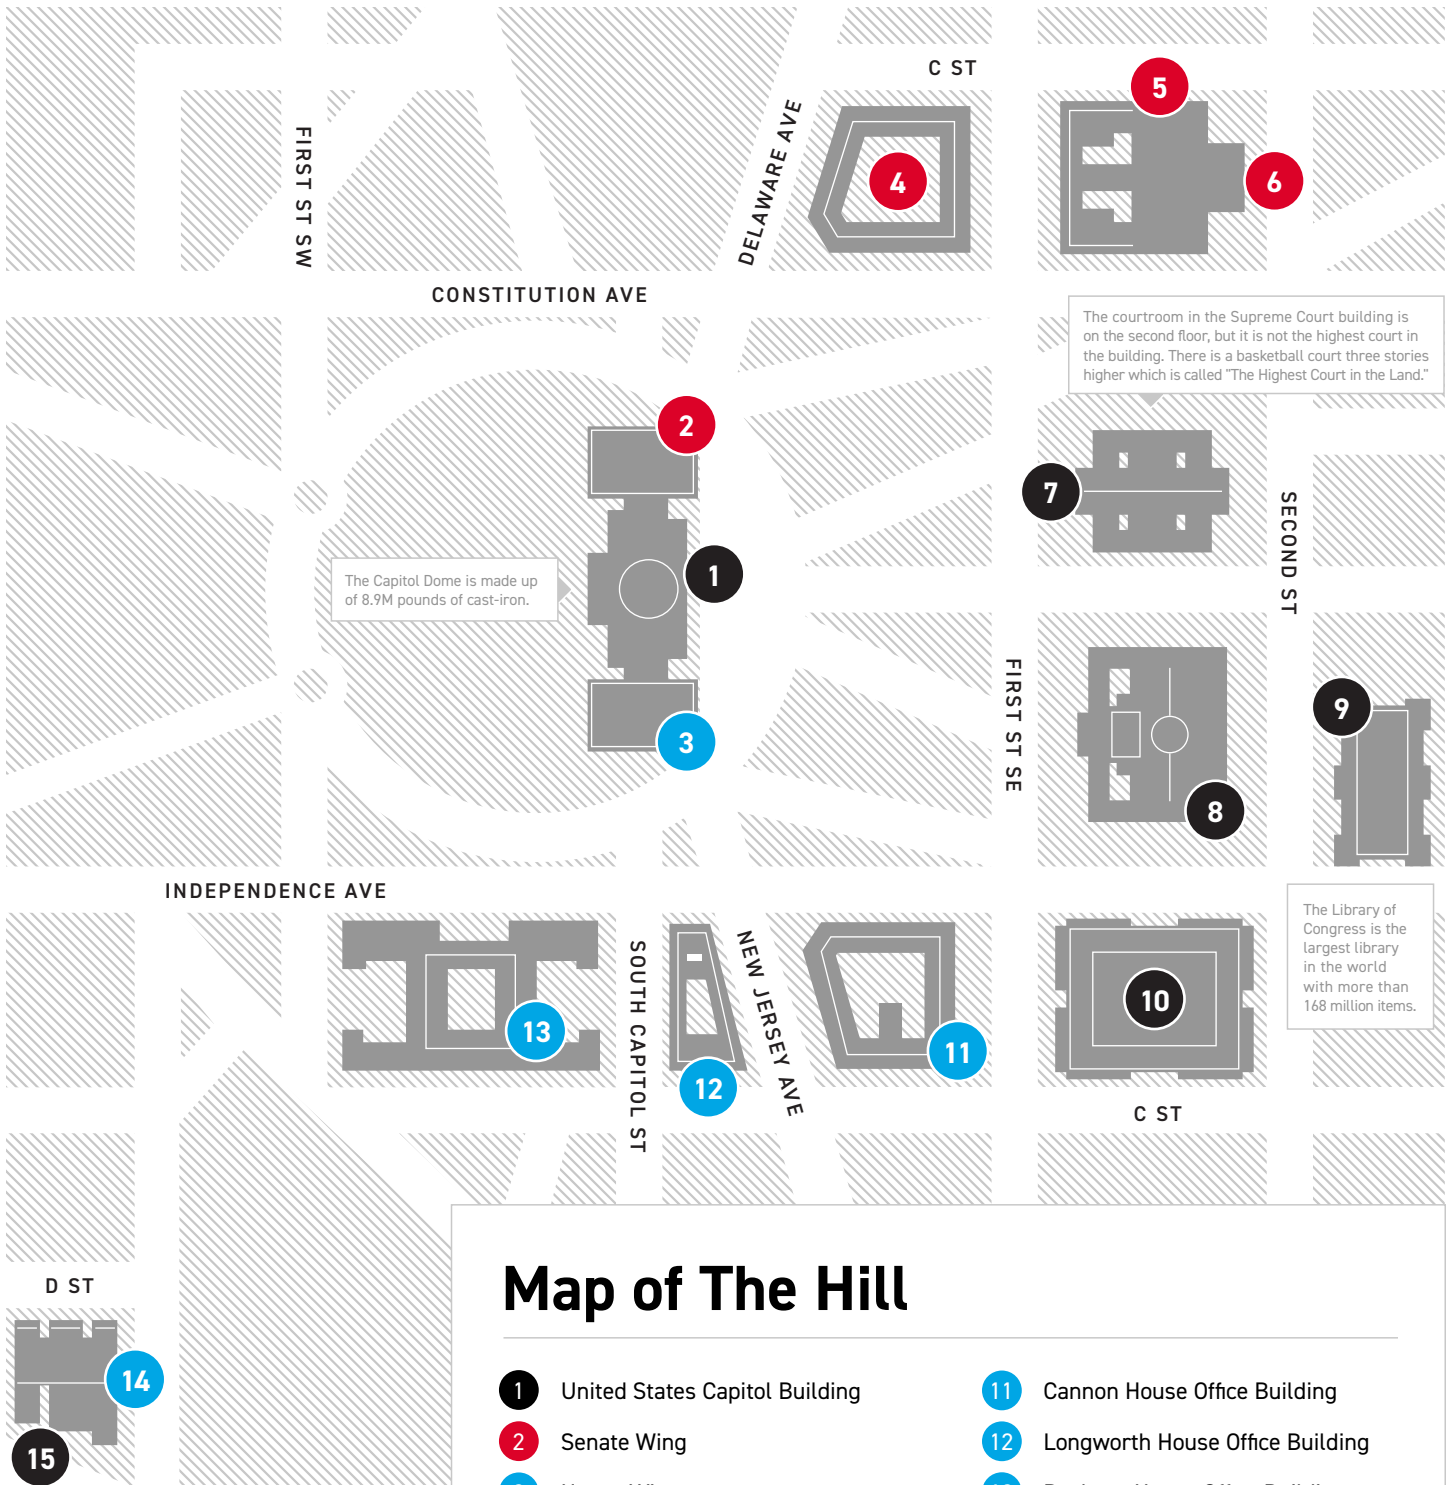

WHERE TO STAY

- Marriott International
- Hilton Hotels
- Hyatt Hotels
- Westin Hotels
- Four Seasons
- Willard Intercontinental
- The Jefferson

WHERE TO WINE AND DINE CLIENTS, NETWORK, OR CONDUCT BUSINESS MEETINGS

- Joe's Seafood, Prime Steak & Stone Crab
- Bistro Bis – the best spot for a power breakfast
- Café Milano
- Martin's Tavern
- Fiola Mare
- Le Diplomate
- Charlie Palmer Steakhouse – the closest steakhouse to Capitol Hill
- The Palm
- BLT Steak
- The Old Ebbitt Grill
- Off the Record at The Hay-Adams – stop by their bar for pre-dinner drinks
- The Hamilton – another great spot for a drink

WHERE TO GRAB A QUICK BITE ON THE HILL BETWEEN MEETINGS

- Longworth Cafeteria: Longworth House Office Building, basement (most seating on the House side)
- Rayburn House Cafeteria: Rayburn House Office Building, basement
- Dirksen Cafeteria: Dirksen Senate Office Building, basement (most seating on the Senate side)
- Cups Café: Russell Senate Office Building, basement (limited seating)
- Haart Senate Chef: Dirksen/Hart Senate Office Buildings Connecting Corridor, ground floor (limited seating)
- Union Station: food court, fast food, and sit-down options

Map of The Hill

- | | | | |
|----|--------------------------------|----|---------------------------------|
| 1 | United States Capitol Building | 11 | Cannon House Office Building |
| 2 | Senate Wing | 12 | Longworth House Office Building |
| 3 | House Wing | 13 | Rayburn House Office Building |
| 4 | Russell Senate Office Building | 14 | Ford House Office Building |
| 5 | Dirksen Senate Office Building | 15 | Congressional Budget Office |
| 6 | Hart Senate Office Building | | |
| 7 | Supreme Court Building | | |
| 8 | Jefferson Library of Congress | | |
| 9 | Adams Library of Congress | | |
| 10 | Madison Library of Congress | | |